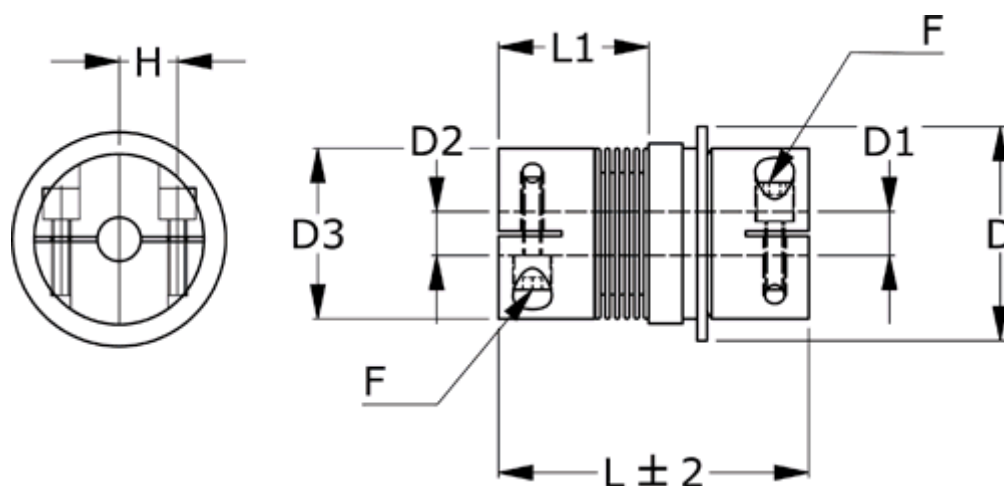

Article number: 335010300941415C2

Description: Safety coupling BKK 030 synchronous
Length 94 mm, bore 14/15 mm, TKn max 30 NM

Measures

D = 64
D1 = 15
D2 = 14
D3 = 56.0
F = M6
H = 20.0
L = 94
L1 = 48.5

Nom. torque NM (TKn) = 30NM overload torque range 2
Position engagement = C = Synchronous
s = 1.2